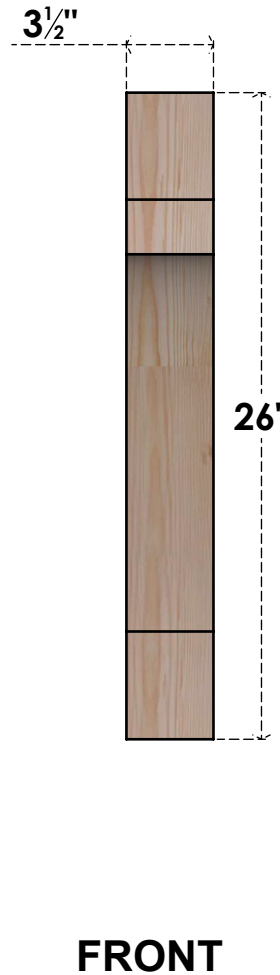

# BRC04X14X26MRC00SDF

3 1/2"W X 14"D X 26"H MERCED SMOOTH BRACE, DOUGLAS FIR

EKENA MILLWORK  
 2300 WEST MAIN ST.  
 CLARKSVILLE, TX 75426  
 TOLL FREE: 866-607-0453  
 WWW.EKENAMILLWORK.COM

### NOTES

1. INSTALLATION TO BE COMPLETED IN ACCORDANCE WITH MANUFACTURER'S SPECIFICATIONS.
2. DRAWING MAY NOT BE TO SCALE
3. THIS DRAWING IS INTENDED FOR DESIGN AND PLANNING PURPOSES ONLY.
4. ALL INFORMATION CONTAINED HEREIN WAS CURRENT AT THE TIME OF DEVELOPMENT BUT MUST BE REVIEWED AND APPROVED BY THE PRODUCT MANUFACTURER TO BE CONSIDERED ACCURATE.
5. PRODUCTS ARE NOT KILN DRIED. THIS ITEM IS UNIQUE AND WILL CONTAIN THE NATURAL VARIATIONS THAT THE WOOD SPECIES OFFERS. THIS MAY RESULT IN VARIATIONS UP TO 1/4"