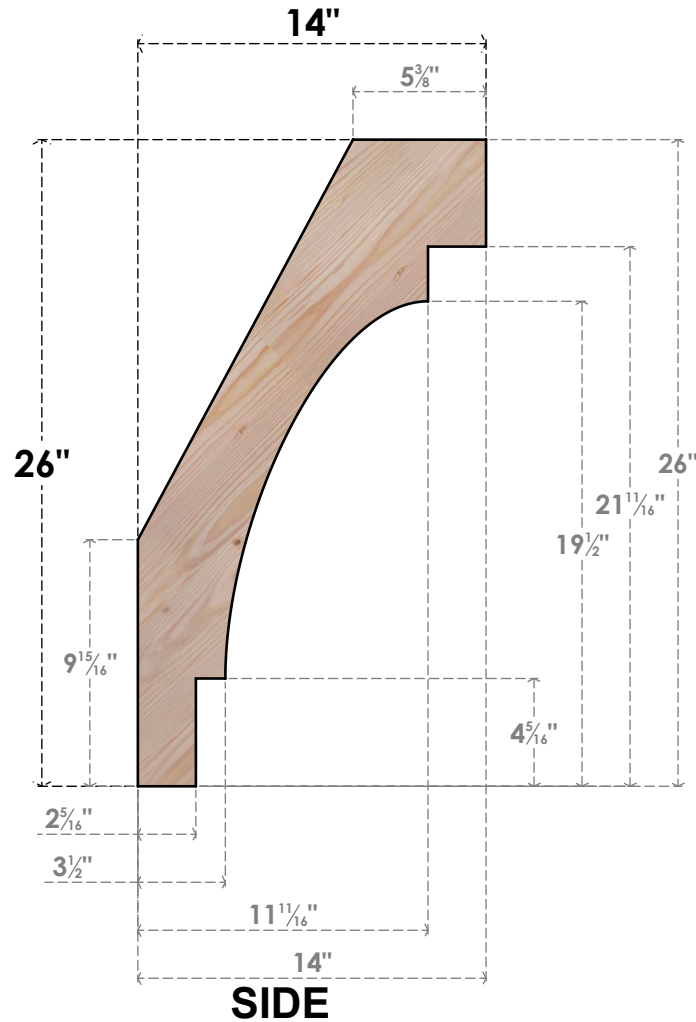

# BRC04X14X26MRC00SDF

3 1/2"W X 14"D X 26"H MERCED SMOOTH BRACE, DOUGLAS FIR

EKENA MILLWORK  
 2300 WEST MAIN ST.  
 CLARKSVILLE, TX 75426  
 TOLL FREE: 866-607-0453  
 WWW.EKENAMILLWORK.COM

### NOTES

1. INSTALLATION TO BE COMPLETED IN ACCORDANCE WITH MANUFACTURER'S SPECIFICATIONS.
2. DRAWING MAY NOT BE TO SCALE
3. THIS DRAWING IS INTENDED FOR DESIGN AND PLANNING PURPOSES ONLY.
4. ALL INFORMATION CONTAINED HEREIN WAS CURRENT AT THE TIME OF DEVELOPMENT BUT MUST BE REVIEWED AND APPROVED BY THE PRODUCT MANUFACTURER TO BE CONSIDERED ACCURATE.
5. PRODUCTS ARE NOT KILN DRIED. THIS ITEM IS UNIQUE AND WILL CONTAIN THE NATURAL VARIATIONS THAT THE WOOD SPECIES OFFERS. THIS MAY RESULT IN VARIATIONS UP TO 1/4"